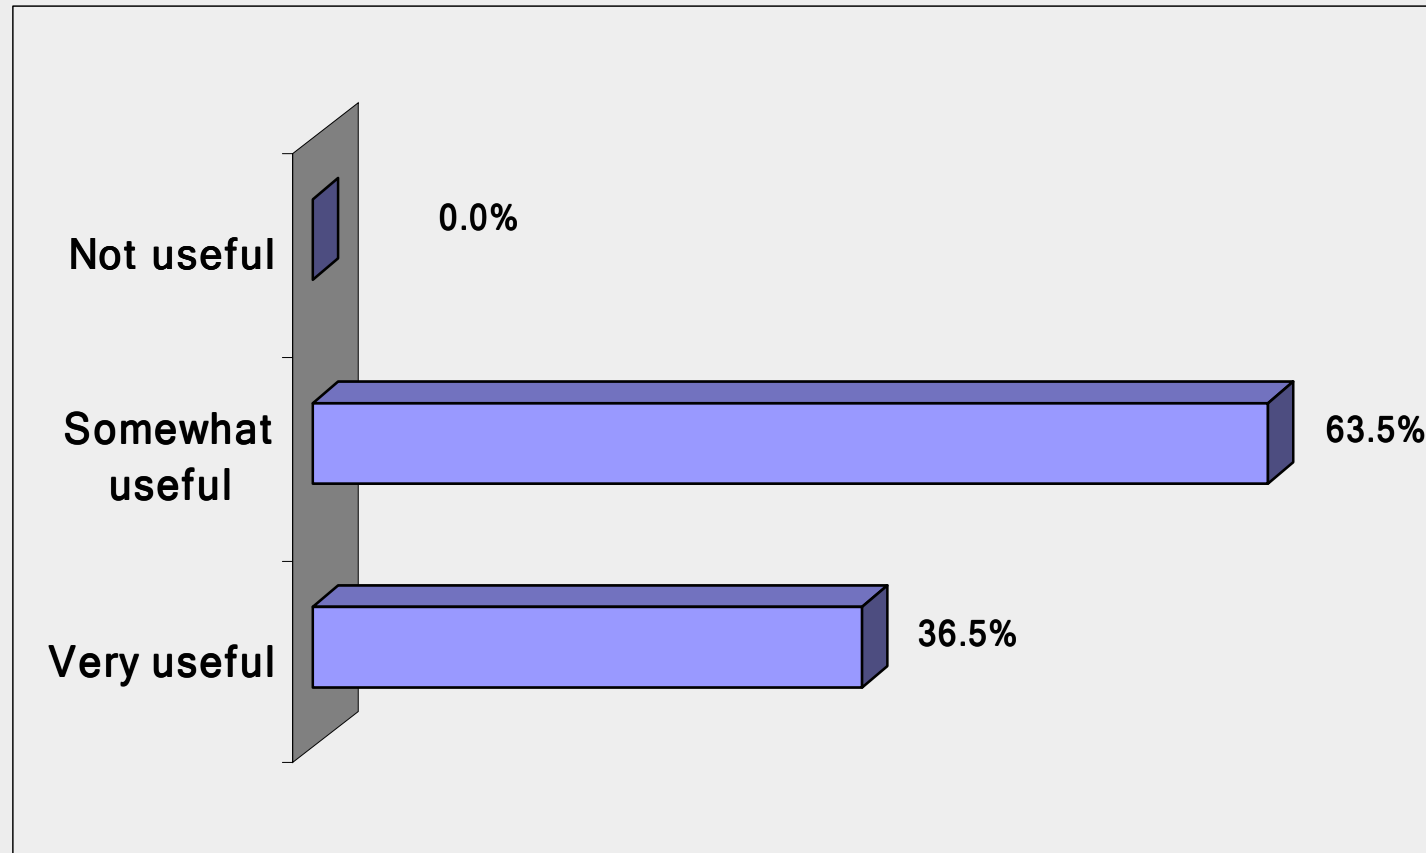

Overall, did the Programme contribute towards your career?

city of london

How useful do you find the Alumni network?

city of london

Do you feel that you have an ongoing relationship with the City of London as a result of the Programme?