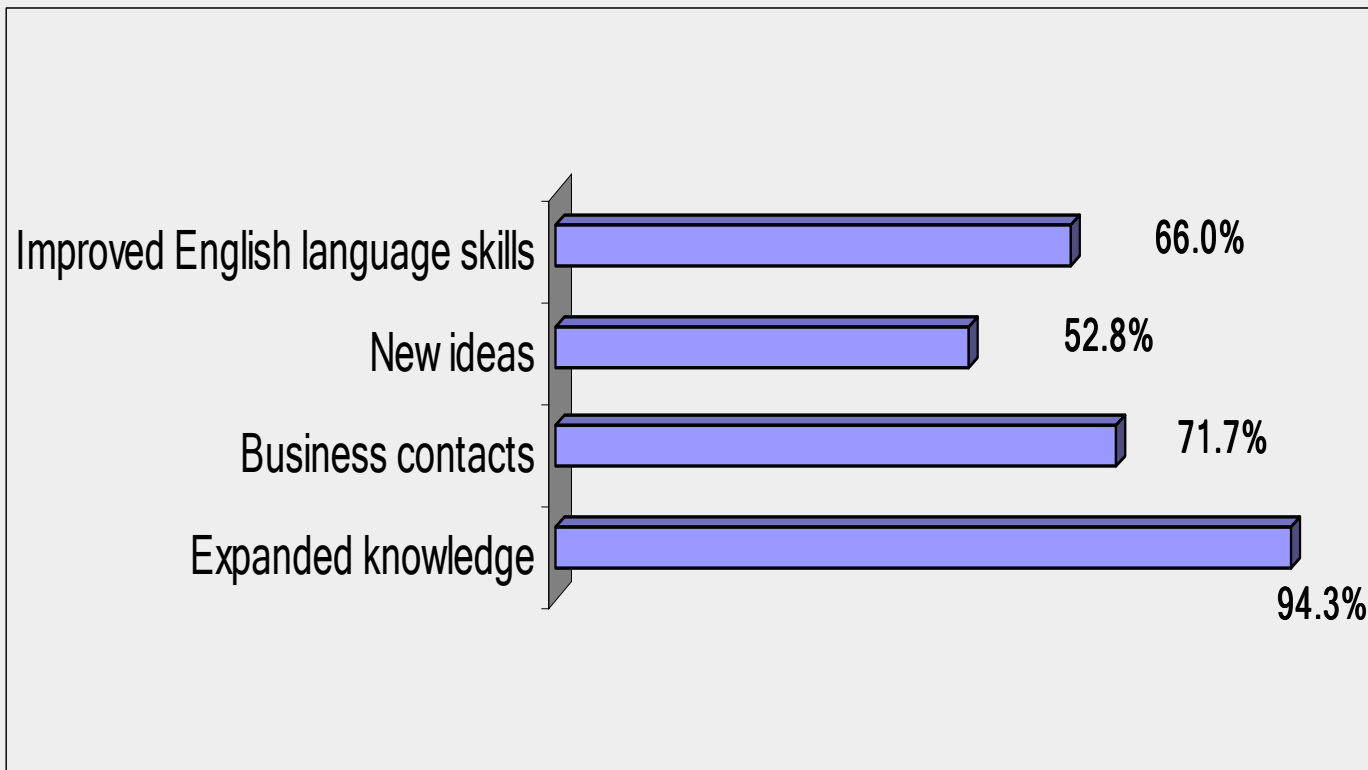

City of London Programme Survey, 2003 - 2010

city of london

Economic Development Office
September 2010

64% of Alumni responded

What were the key benefits of your participation in the Programme?

city of london