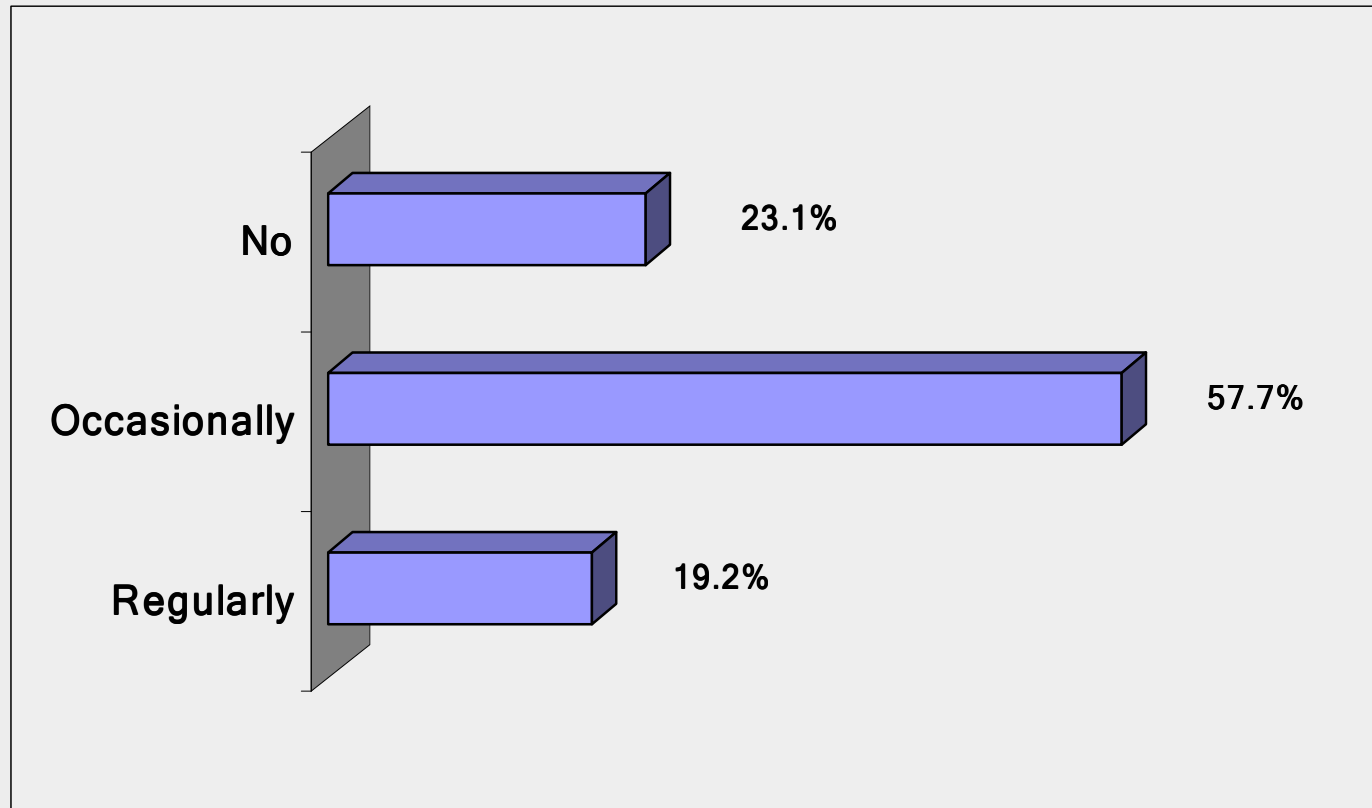

Are you still in touch with your host institution?

city of london